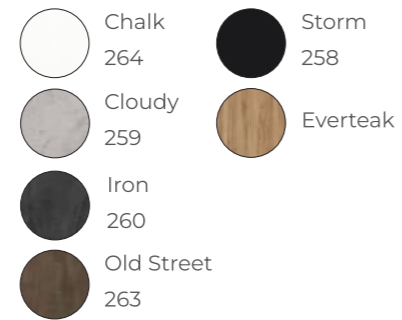

FARBEN TISCHPLATTEN / COLOURS TABLE TOP