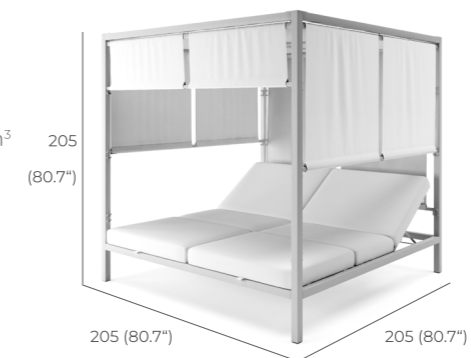

### DAYBED DAYBED

81.1 kg / 8.6 m<sup>3</sup>  
 17349