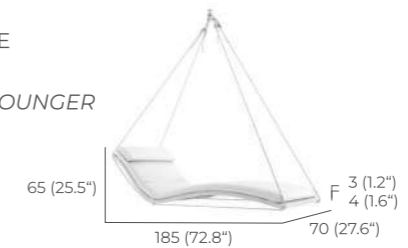

#### SINGLE HANGING LOUNGER WITH ROPES

8 kg / 0.66 m<sup>3</sup>

16362