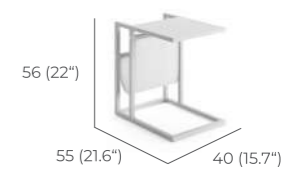

BEISTELLTISCH MIT MAGAZINHALTER

*SIDE TABLE
WITH MAGAZINE
HOLDER*

4.5 kg / 0.14 m³
17380

FARBEN MAGAZINHALTER / COLOURS MAGAZINE HOLDER:
abgestimmt auf die jeweilige Gestellfarbe
coordinated with the respective frame colour