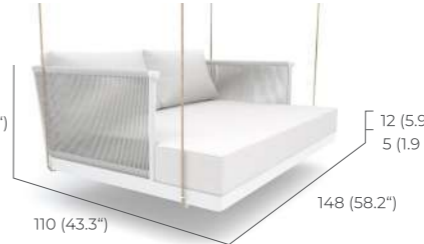

SCHWEBEBETT

FLOATING DAYBED
16 kg / 0.88 m³
16763