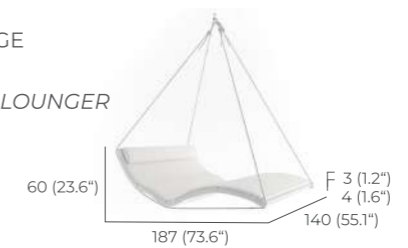

DOPPELHÄNGELIEGE MIT AUFHÄNGUNG

DOUBLE HANGING LOUNGER WITH ROPES

16 kg / 1.32 m³

16363